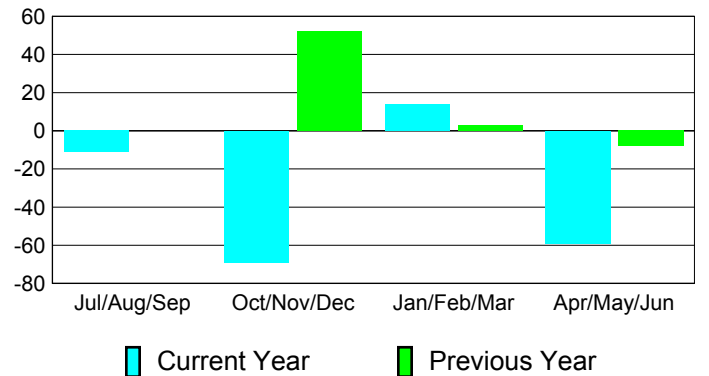

**Membership Results
2010-2011**

**Membership
2009-2010**

Month	Net Memb Goal	Actual New Memb	Actual Dropped Memb	Gain/Loss of Memb	Gain/Loss of Memb
Jul/Aug/Sep	42	4	-15	-11	0
Oct/Nov/Dec	0	29	-98	-69	52
Jan/Feb/Mar	40	21	-7	14	3
Apr/May/Jun	0	7	-66	-59	-8
Totals	82	61	-186	-125	47

Membership Results 2010-2011

Goal, New, Dropped, Gain/Loss

Comparison of Membership Gain/Loss

Current Year Compared to the Previous Year

Gender Comparison 2010-2011

Jul/Aug/Sep

Oct/Nov/Dec

Jan/Feb/Mar