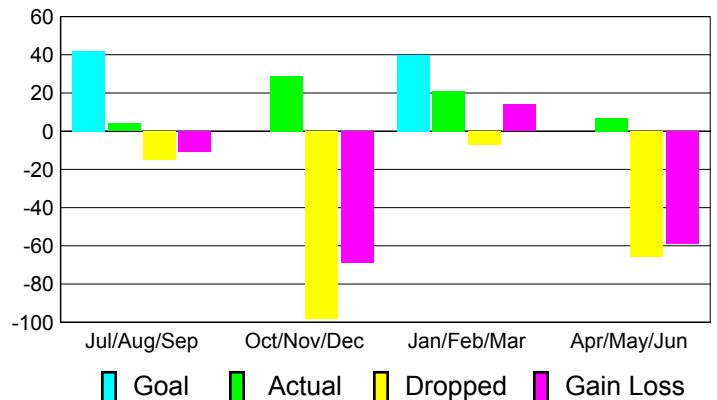

Membership Results 2010-2011

Goal, New, Dropped, Gain/Loss

Comparison of Membership Gain/Loss

Current Year Compared to the Previous Year